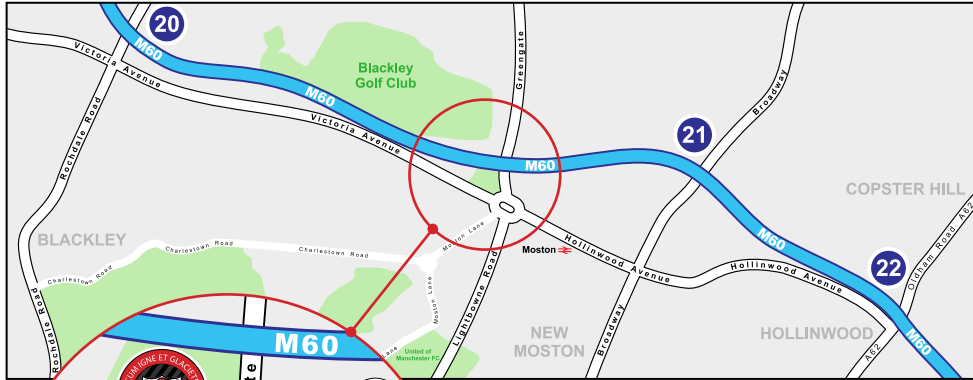

## Assheton Bowmen

Tudor Lodge, Victoria Avenue East, Manchester, M40 5SM

**Assheton Bowmen** is one of the best equipped archery clubs in the region and our clubhouse has excellent facilities, including a 12 lane 20 yard/18-metre indoor shooting range.

# Assheton Bowmen

Tudor Lodge, Victoria Avenue East,  
Manchester, M40 5SM